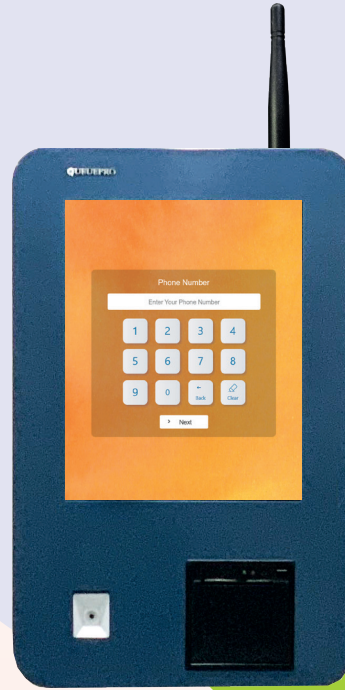

WALL MOUNT KIOSK

Token dispensing kiosks replaced the older manual token dispensing systems that were formerly supervised by employees. This kiosk is ideal for queue management system or any service interaction system for generating the receipt. The organizations can use into their systems according to their needs, where the volume of tokens is limited and optimize the space.

Model	QPK - WMK17 - i3 / i5
Display	17 / 19 / 21 inch LCD / LED, Full Touch Screen
Processor	Intel® Core™ i3 / i5 / i7
Memory	4 GB / 8 GB
SSD	128 GB / 256 GB
System	Windows 10 / UBUNTU
Connectivity	Wi - Fi, Ethernet
Speaker	6 Watt Speakers
Amplifier	Power 12v - 2a
Printer	80mm Thermal Printer
Reader	2D QR Code
Power	AC 220V ± 10% input
Physical	(15" x 4.5" x 24") W x D x H

DISPLAY
17 / 19 / 21 inch
LCD / LED,
Full Touch Screen

PRINTER 80mm
Thermal Printer

QR CODE
2D QR Code Reader